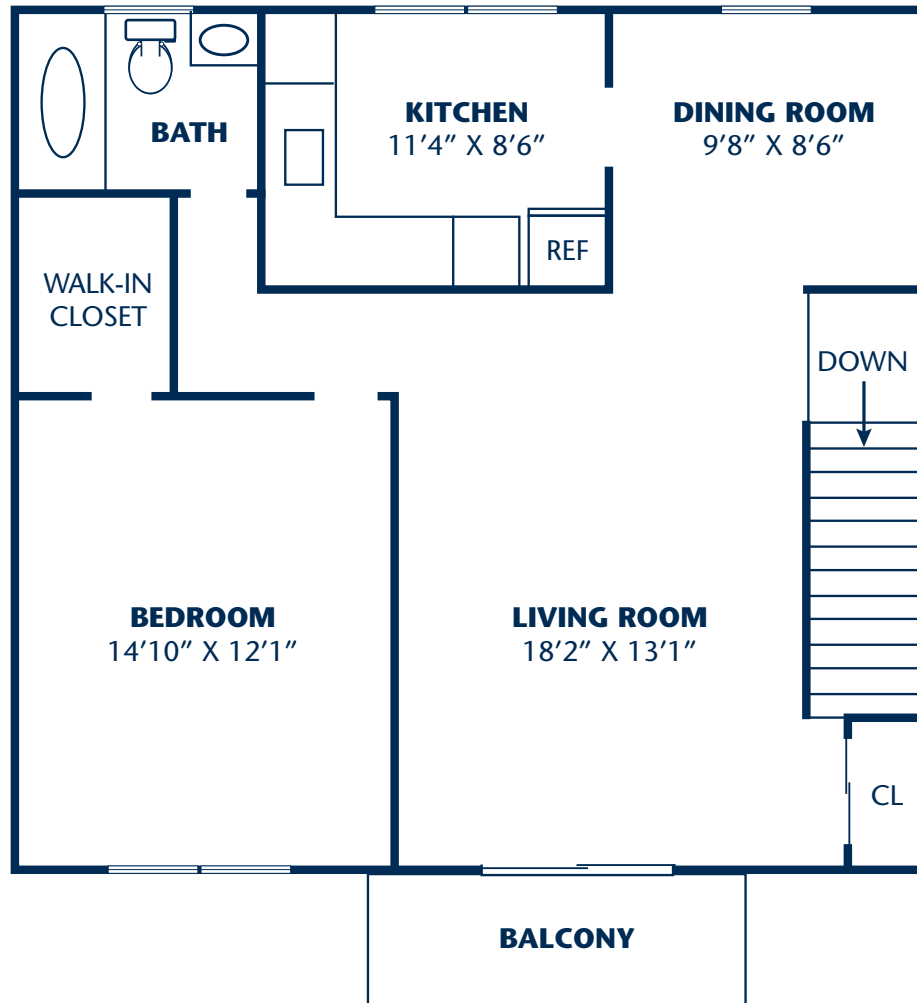

Finchley Gardens

ONE BEDROOM | ONE BATH

Approximately 617 Sq. Ft.

TWO BEDROOM | ONE BATH

Approximately 709 Sq. Ft.