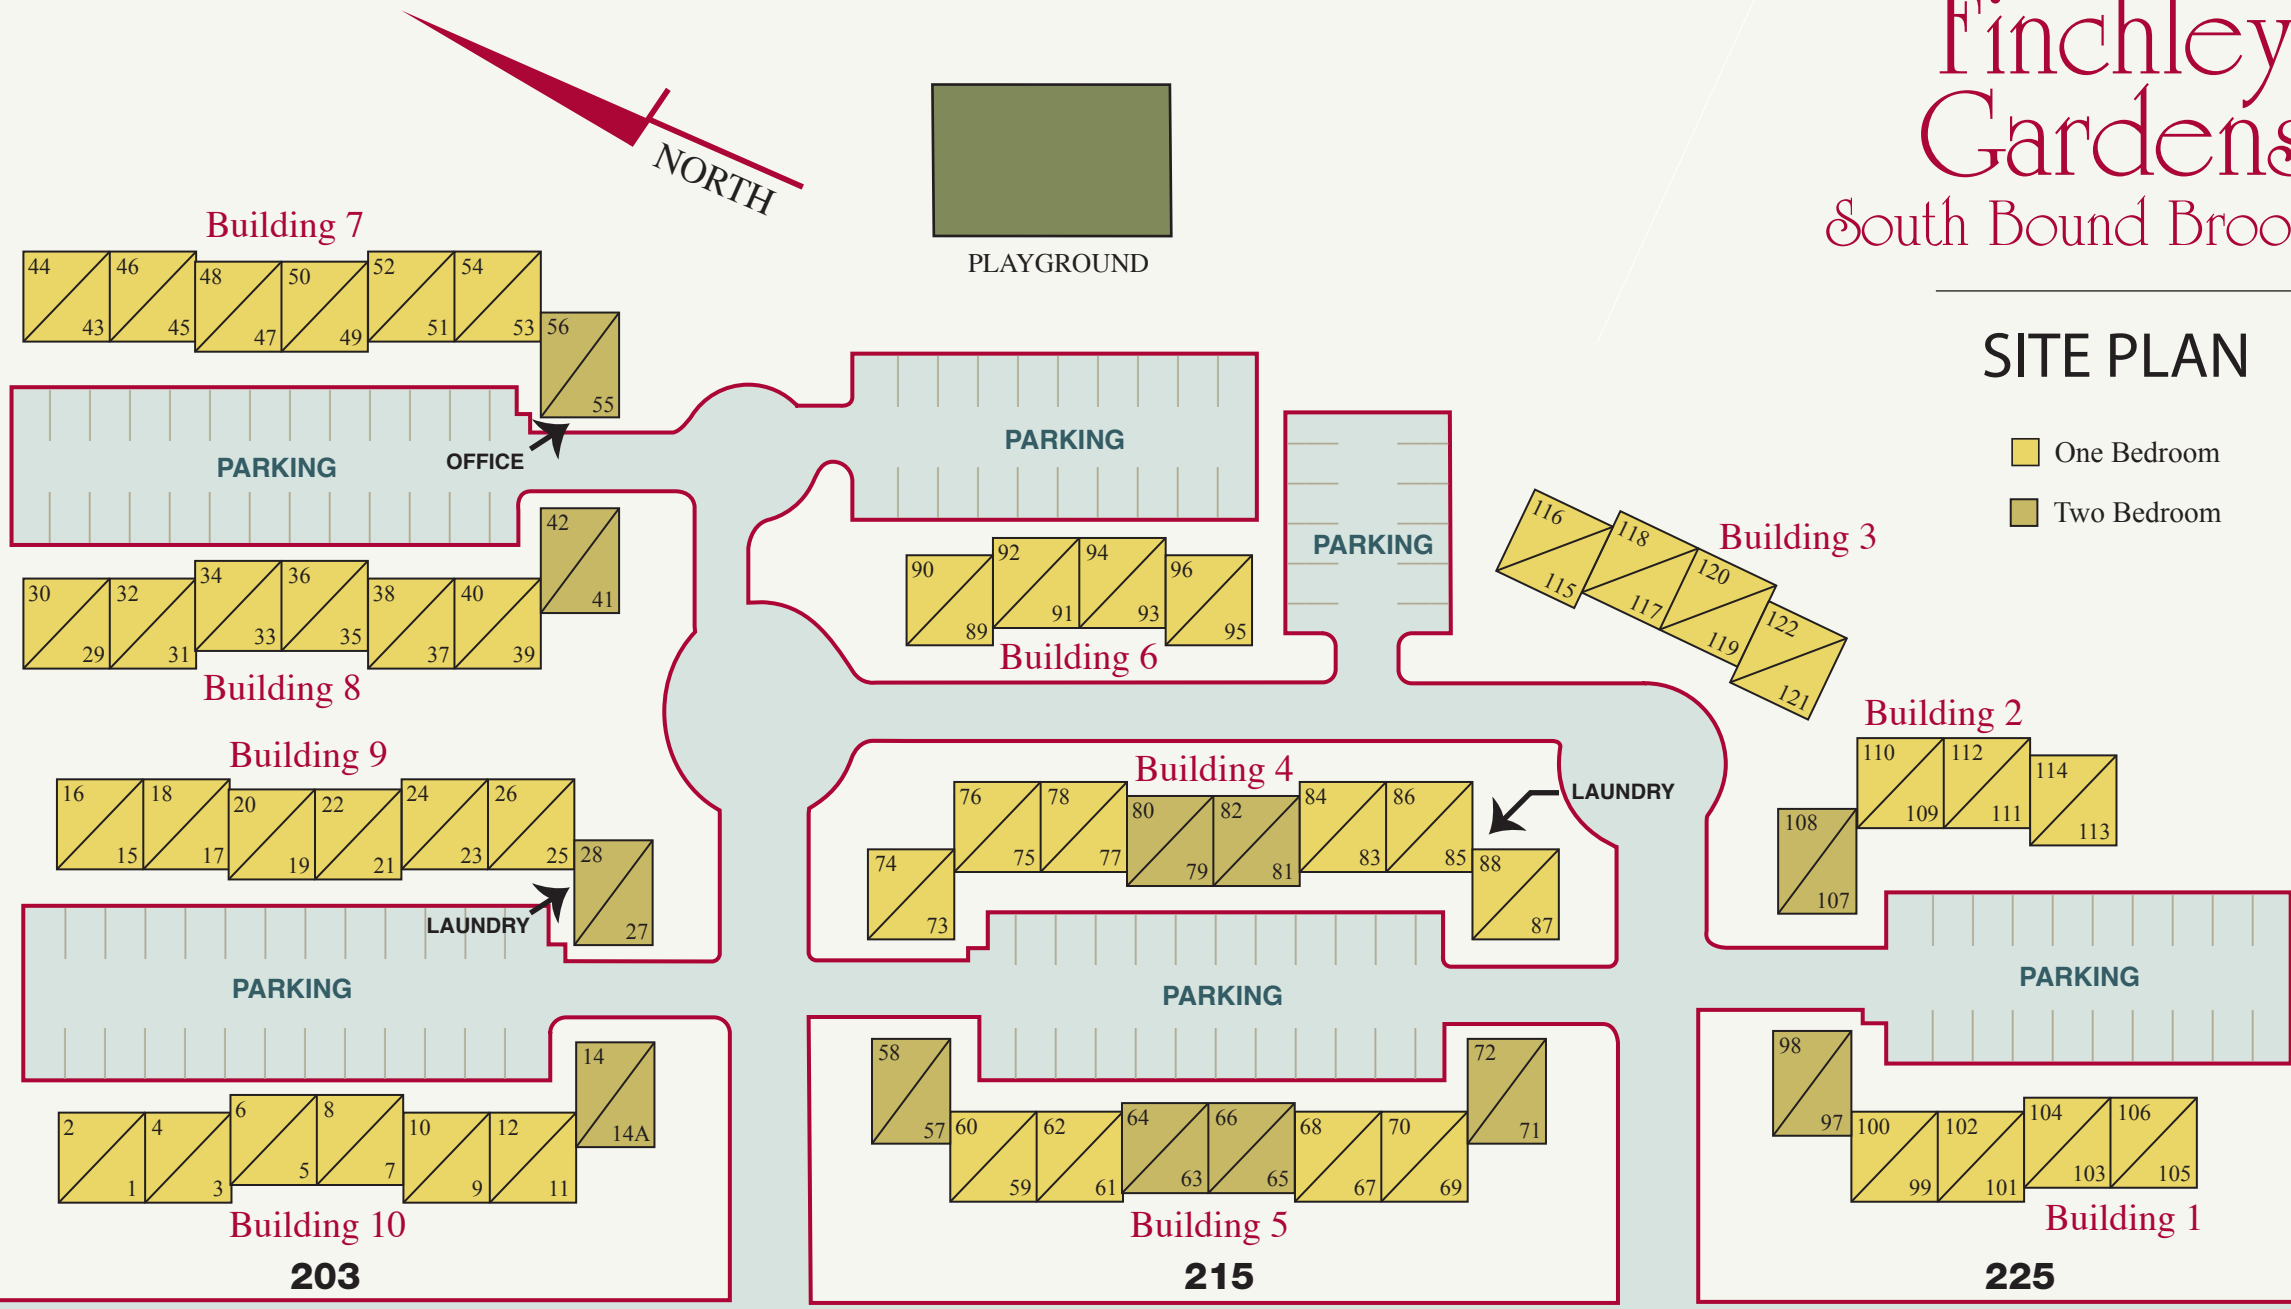

Finchley Gardens

South Bound Brook, NJ

SITE PLAN

- One Bedroom
- Two Bedroom

MAIN STREET

203

215

225