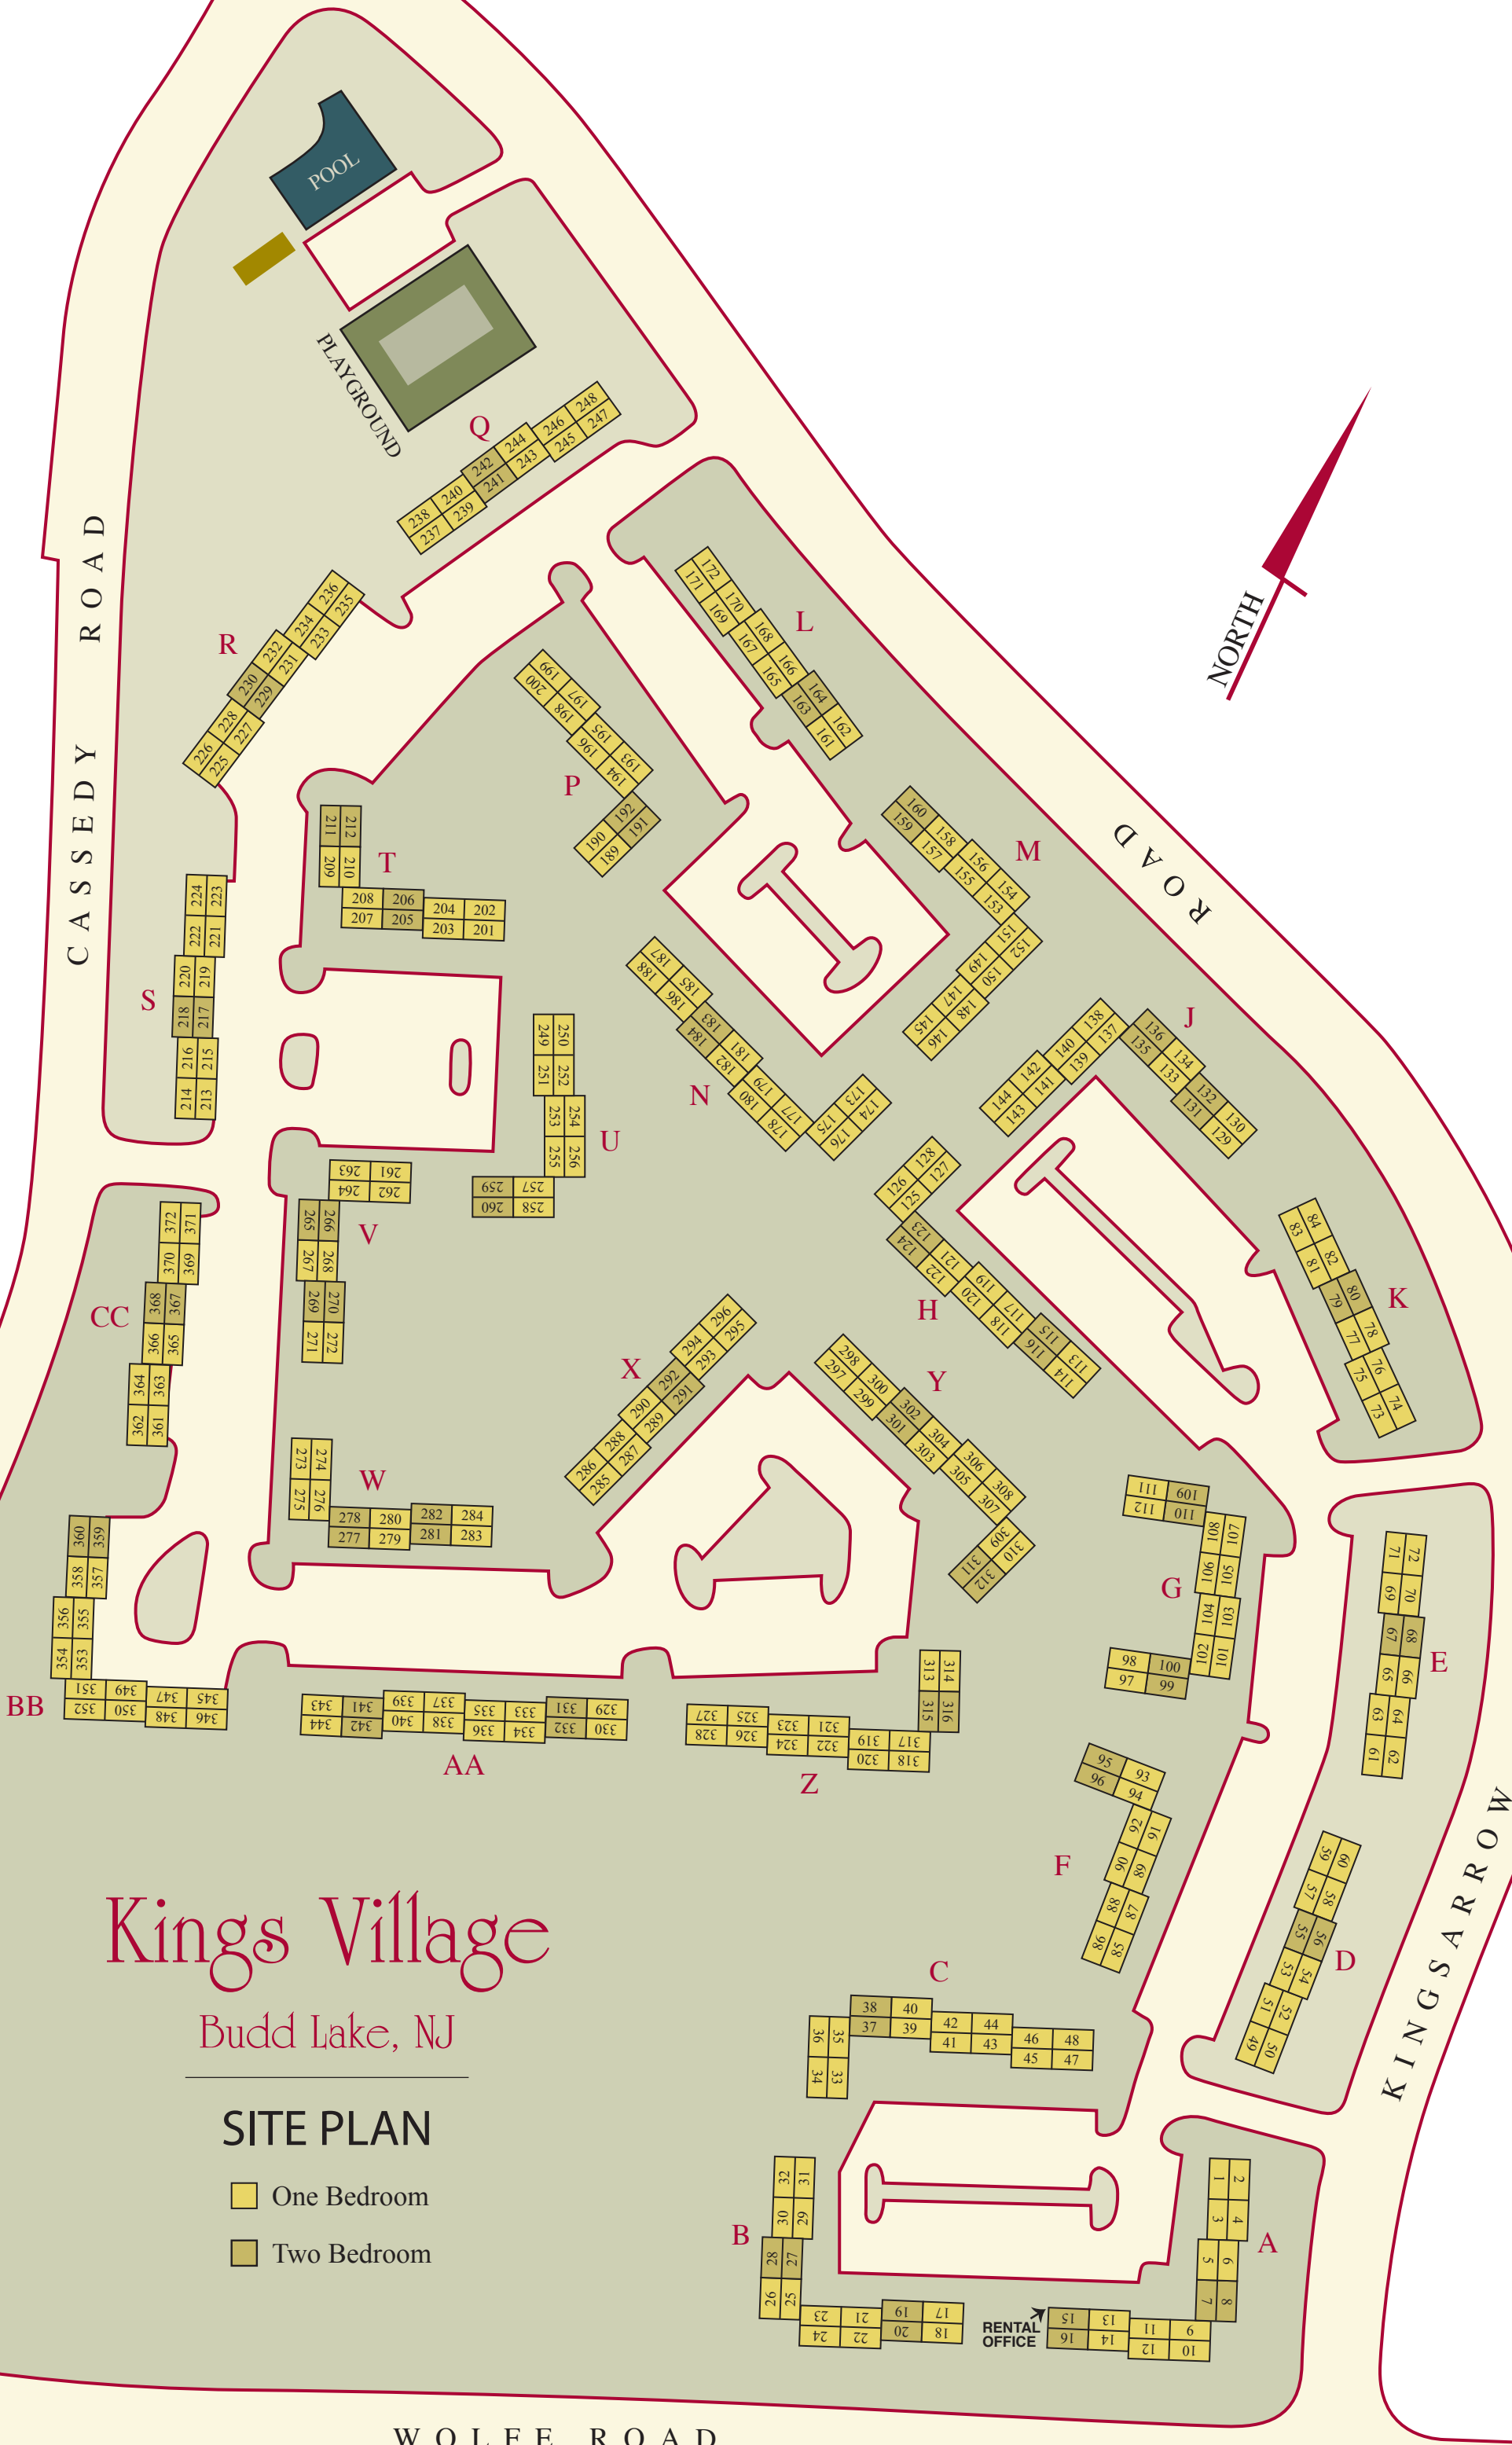

# Kings Village

Budd Lake, NJ

## SITE PLAN

- One Bedroom
- Two Bedroom

WOLFE ROAD

CASSEY ROAD

NORTH

ROAD

KINGS ARROW